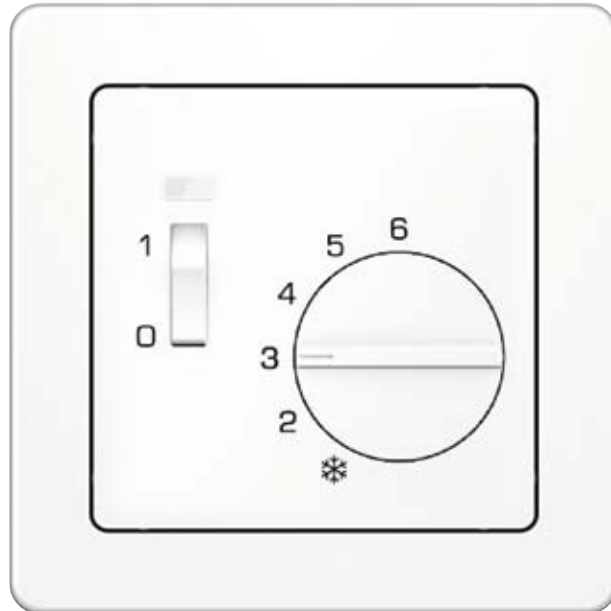

Berker Q.1 room thermostat.

01 Berker house electronics

Room temperature control

People need warmth – but when? Where exactly? And how much? Berker room thermostats allow you to set the exact required temperature in any room and to control it automatically, when the room is no longer used.