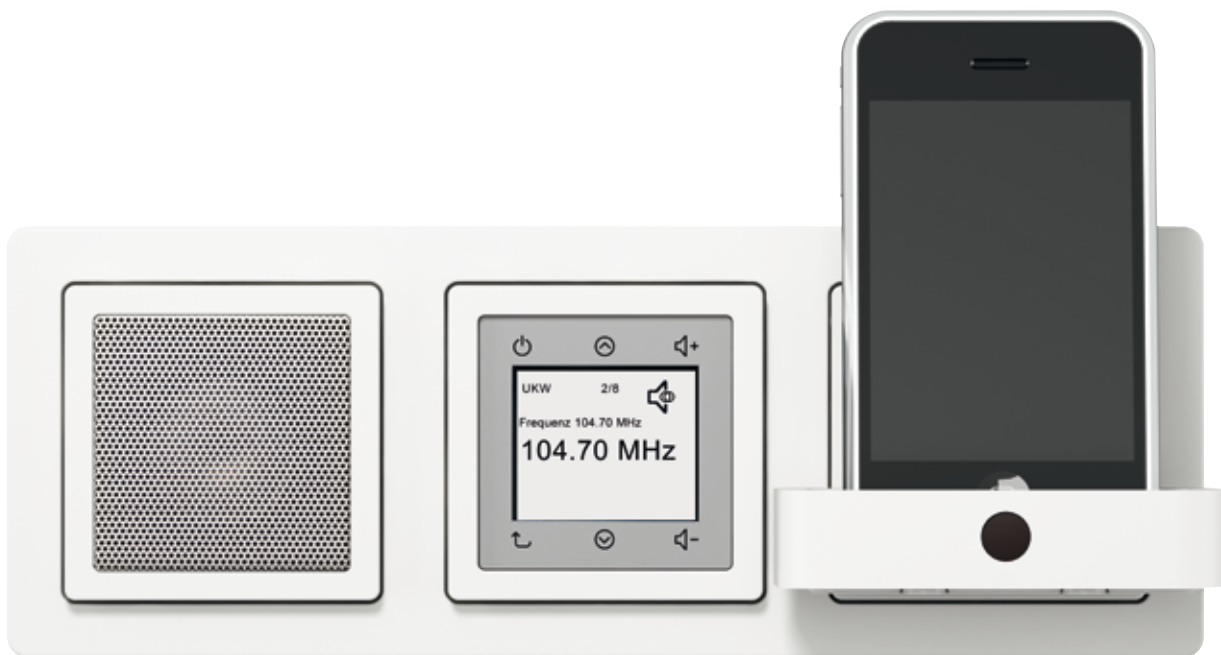

Multiple networking with the Berker multimedia socket outlet

01 Berker house electronics

Berker multimedia socket outlets

Whatever new opportunities communication and entertainment technologies create - the Berker multimedia socket outlets allow perfect integration of all of them. They offer the best possible connection for laptops, beamers, PC monitors, mobile end devices and hi-fi systems, as well as for all the latest electronic entertainment devices.

They are easy to install, available for all Berker switch ranges and are thus the best way to bring entertainment into your home.

Top reception with Berker Radio Touch

Suitable for iPhones of up to Version 4S