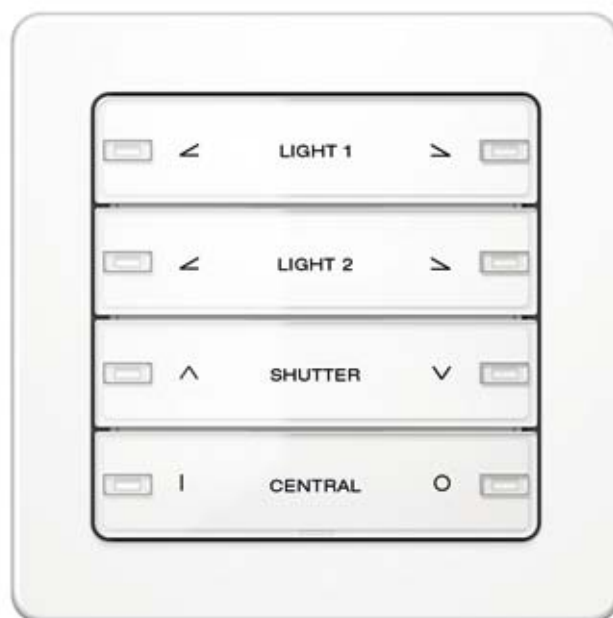

02 Berker radio systems

Anyone wanting to renovate their property and make it more comfortable does not necessarily need to get to grips with a drill and crowbar. The switches and devices of the Berker radio bus system work with battery-driven radio transmitters and are simply mounted on the wall surface, without any major installation work. They can be used to control blinds, light, time and central functions throughout the whole house, and from any location in the house. Really neat!