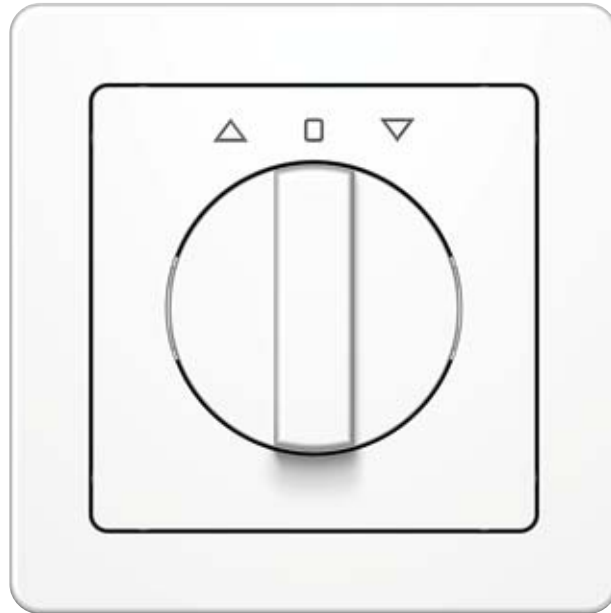

Berker Q.1 timer with display,
main picture: Berker Q.1 rotary
switch for shutters.

01 Berker house electronics

Blind control

A twist is all it takes to darken or brighten a room, open its blinds, or secure it against glances and intrusion from those outside. In combination with timers or sensors all this happens even automatically at your desired time or in case of strong winds. In this way a Berker blind control provides not only controlled incidence of sunlight and temperature, but it also noticeably increases safety and security.